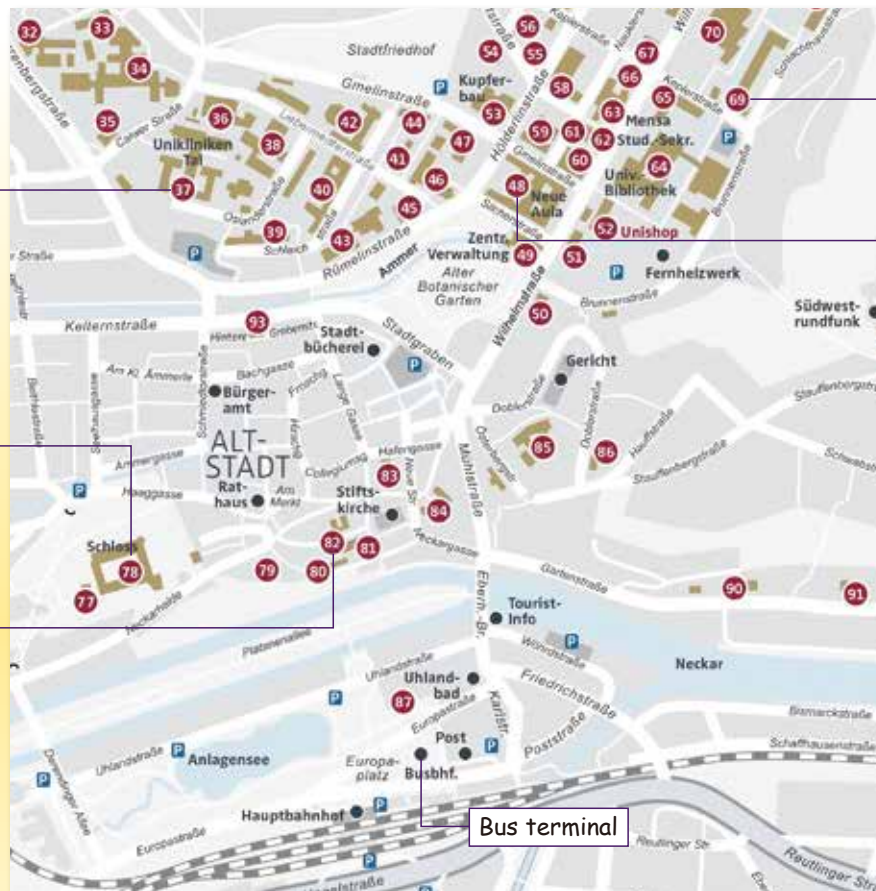

Venue: Alte Aula

Nov. 26-28

Modernity's Challenges to Law
and Dispute Resolution

Venue: Schloss Hohentübingen Fürstenzimmer

Nov. 29

Baby Science: Past, Present, and Future

Venue: Psychiatry Hospital Buildings

Doshisha Space-DREAM Project:

A Great Contribution to Maintaining Human Health Both in Space and on Earth

■ Nov. 25 (MON) 10:00~18:00
Venue: Alte Aula, Münzgasse 30

Baby Science:

Past, Present, and Future

■ Nov. 29 (FRI) 9:00~13:00
Venue: Festsaal, 1st Floor,
University Hospital of Psychiatry
and Psychotherapy, Oslanderstr. 14

Modernity's Challenges to Law and Dispute Resolution

■ Nov. 26 (TUE) 9:00~18:00
International Dispute Resolution
- Family Mediation in International Context
- International Commercial Mediation

■ Nov. 27 (WED) 9:00~18:00
International Dispute Resolution
- Mediation, Arbitration and Litigation

■ Nov. 28 (THU) 9:00~17:00
Digital Society and Legal Issues

Venue: Fürstenzimmer, Schloss Hohentübingen (Tübingen Castle)